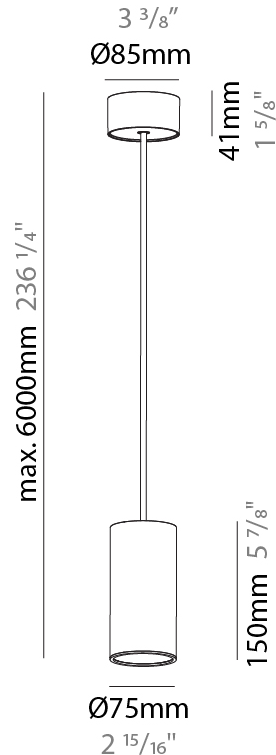

GENERAL

Series: Hangover
Subseries: Hangover Monopoint Surface Canopy
Partner: Prolicht
Division: Architectural
Installation: Suspension
Product Type: Pendant
Mounting Location: Ceiling
Light Distribution: Direct

PHYSICAL

Shape: Cylinder
Diameter (mm): 75
Diameter (in): 2 15/16
Height (mm): 150
Height (in): 5 7/8
Max. Overall Height (mm): 2150
Max. Overall Height (in): 84 5/8
Diffuser: Shine Ring 0-6
Fixture Finish: SSR / BKV / CWI / CRY / HAB / UFT / ITA / RUA / FTG / MYG / LOD / PUS / FRO / FUP / KIA / POP / BLS / SPG / MEY / GOH / CHC / COM / ABZ / JAG / OBR / MOS / ROR
Fixture Material: Aluminum
Cable Details: 2000mm / 6000mm Cable in White / Black / Orange / Red

ELECTRICAL

Lamp Type: LED (Zhaga Standard)
Input Wattage (W): 10.95
Total Output Wattage (W): 9.18
Dimming: Non-Dimmable
Driver Included: Yes
Driver Location: Integrated
Driver Type: Constant Current
Driver Class: Class 2
Input Voltage (V): 120
Constant Current (MA): 500
Upon Request: Remote: 0-10Vdc dimming / Phase dimming 120Vac / Non-dimming 120/277Vac

LED

Number of LEDs: 1
Color Temperature (°K): 2700 / 3000 / 4000
Max. Delivered Lumen (lm): 923
CRI: >90 CRI
Efficiency (%): 86
Lamp Life (hrs): 50000

OPTICAL

Reflector°: 18 / 36 / 52

RATINGS AND CERTIFICATIONS

Certified By: Certified for North American Standards
IP rating: IP20