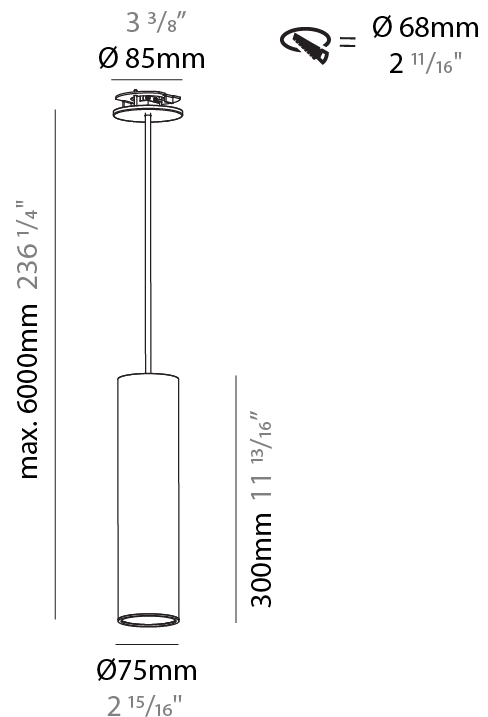

GENERAL

Series: Hangover
Subseries: Hangover Monopoint Recessed Canopy
Partner: Prolicht
Division: Architectural
Installation: Suspension
Product Type: Pendant
Mounting Location: Ceiling
Light Distribution: Direct

PHYSICAL

Shape: Cylinder
Diameter (mm): 75
Diameter (in): 2 ¹⁵/₁₆
Height (mm): 300
Height (in): 11 ¹³/₁₆
Max. Overall Height (mm): 2300
Max. Overall Height (in): 90 ⁹/₁₆
Diffuser: Shine Ring 0-6
Fixture Finish: SSR / BKV / CWI / CRY / HAB / UFT / ITA / RUA / FTG / MYG / LOD / PUS / FRO / FUP / KIA / POP / BLS / SPG / MEY / GOH / CHC / COM / ABZ / JAG / OBR / MOS / ROR
Fixture Material: Aluminum
Cable Details: 2000mm / 6000mm Cable in White / Black / Orange / Red
Cut-out Measurements: 68mm / 2 11/16"

ELECTRICAL

Lamp Type: LED (Zhaga Standard)
Input Wattage (W): 10.9
Total Output Wattage (W): 9
Dimming: Tri-Mode (Non-Dimming and Phase Dimming (120Vac only) and 0-10V Dimming)
Driver Included: Yes
Driver Location: External
Driver Type: Constant Current - Universal
Driver Class: Class 2
Housing: ENCP3 w/Quick Connect
Input Voltage (V): 120 - 277
Constant Current (MA): 500

LED

Number of LEDs: 1
Color Temperature (°K): 2700 / 3000 / 4000
Max. Delivered Lumen (lm): 923
CRI: >90 CRI
Lamp Life (hrs): 50000
Upon Request: ***3500K available in minimum quantities (larger quantities upon request)

OPTICAL

Reflector: 18 / 36 / 52

RATINGS AND CERTIFICATIONS

Certified By: Certified for North American Standards
IP rating: IP20