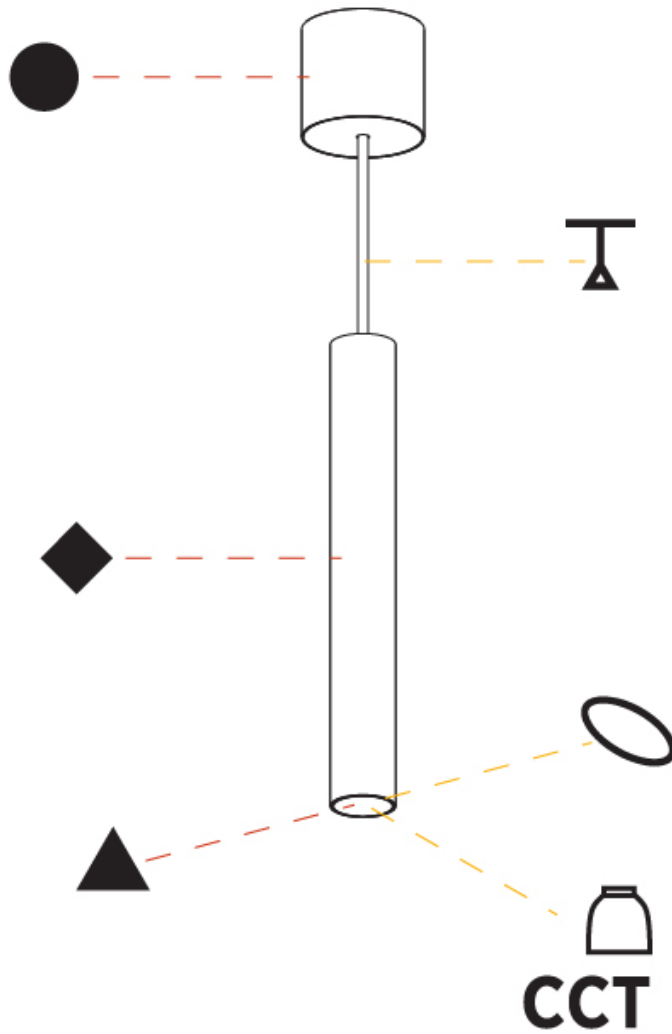

HANGOVER MONOPOINT SURFACE CANOPY SUSPENSION

A300154-

PROJECT _____

TYPE _____

SPECIFIER _____

QUANTITY _____

DATE _____

A