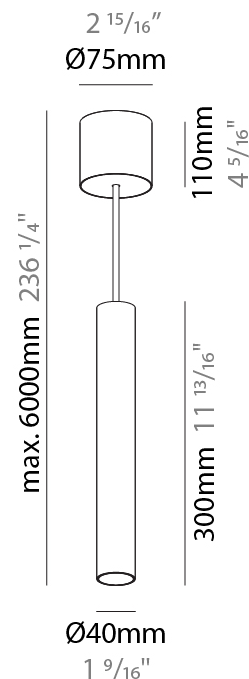

GENERAL

Series: Hangover
Subseries: Hangover Monopoint Surface Canopy
Partner: Prolicht
Division: Architectural
Installation: Suspension
Product Type: Pendant
Mounting Location: Ceiling
Light Distribution: Direct

PHYSICAL

Shape: Cylinder
Diameter (mm): 40
Diameter (in): 1 ⁹/₁₆
Height (mm): 300
Height (in): 11 ¹³/₁₆
Max. Overall Height (mm): 2300
Max. Overall Height (in): 90 ⁹/₁₆
Diffuser: Shine Ring 0-6
Fixture Finish: SSR / BKV / CWI / CRY / HAB / UFT / ITA / RUA / FTG / MYG / LOD / PUS / FRO / FUP / KIA / POP / BLS / SPG / MEY / GOH / CHC / COM / ABZ / JAG / OBR / MOS / ROR
Fixture Material: Aluminum
Cable Details: 2000mm / 6000mm Cable in White / Black / Orange / Red

ELECTRICAL

Lamp Type: LED (Zhaga Standard)
Input Wattage (W): 10.9
Total Output Wattage (W): 9
Dimming: Non-Dimmable
Driver Included: Yes
Driver Location: Integrated
Driver Type: Constant Current
Driver Class: Class 2
Input Voltage (V): 120
Constant Current (MA): 500
Upon Request: Remote: 0-10Vdc dimming / Phase dimming 120Vac

LED

Number of LEDs: 1
Color Temperature (°K): 2700 / 3000 / 4000
Max. Delivered Lumen (lm): 842
CRI: >90 CRI
Efficiency (%): 86
Lamp Life (hrs): 50000
Upon Request: ***3500K available in minimum quantities (larger quantities upon request)

OPTICAL

Reflector°: 40 / 50

RATINGS AND CERTIFICATIONS

Certified By: Certified for North American Standards
IP rating: IP20