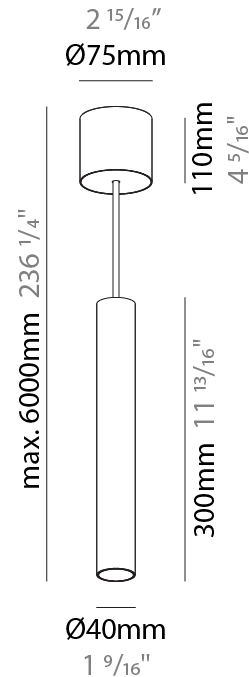

GENERAL

Series: Hangover
Subseries: Hangover Monopoint Surface Canopy
Partner: Prolicht
Division: Architectural
Installation: Suspension
Product Type: Pendant
Mounting Location: Ceiling
Light Distribution: Direct

PHYSICAL

Shape: Cylinder
Diameter (mm): 40
Diameter (in): 1 ⁹/₁₆"
Height (mm): 300
Height (in): 11 ¹³/₁₆"
Max. Overall Height (mm): 2300
Max. Overall Height (in): 90 ⁹/₁₆"
Diffuser: Shine Ring 0-6
Fixture Finish: SSR / BKV / CWI / CRY / HAB / UFT / ITA / RUA / FTG / MYG / LOD / PUS / FRO / FUP / KIA / POP / BLS / SPG / MEY / GOH / CHC / COM / ABZ / JAG / OBR / MOS / ROR
Fixture Material: Aluminum
Cable Details: 2000mm / 6000mm Cable in White / Black / Orange / Red

ELECTRICAL

Lamp Type: LED (Zhaga Standard)
Input Wattage (W): 10.9
Total Output Wattage (W): 9
Dimming: Non-Dimmable
Driver Included: Yes
Driver Location: Integrated
Driver Type: Constant Current
Driver Class: Class 2
Input Voltage (V): 120
Constant Current (MA): 500
Upon Request: Remote: 0-10Vdc dimming / Phase dimming 120Vac

LED

Number of LEDs: 1
Color Temperature (°K): 2700 / 3000 / 4000
Max. Delivered Lumen (lm): 842
CRI: >90 CRI
Efficiency (%): 86
Lamp Life (hrs): 50000
Upon Request: ***3500K available in minimum quantities (larger quantities upon request)

OPTICAL

Reflector°: 40 / 50

RATINGS AND CERTIFICATIONS

Certified By: Certified for North American Standards
IP rating: IP20