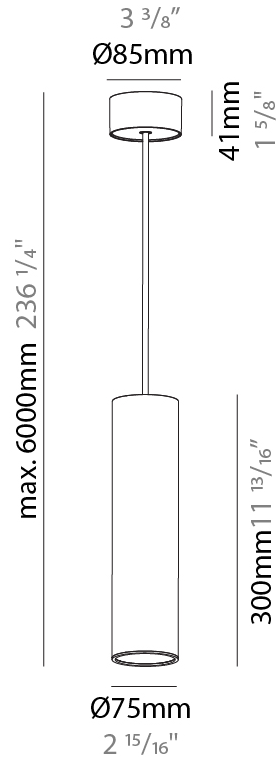

GENERAL

Series: Hangover
Subseries: Hangover Monopoint Surface Canopy
Partner: Prolicht
Division: Architectural
Installation: Suspension
Product Type: Pendant
Mounting Location: Ceiling
Light Distribution: Direct / Indirect

PHYSICAL

Shape: Cylinder
Diameter (mm): 75
Diameter (in): 2 15/16
Height (mm): 300
Height (in): 11 13/16
Max. Overall Height (mm): 2300
Max. Overall Height (in): 90 9/16
Diffuser: Shine Ring 0-6
Fixture Finish: SSR / BKV / CWI / CRY / HAB / UFT / ITA / RUA / FTG / MYG / LOD / PUS / FRO / FUP / KIA / POP / BLS / SPG / MEY / GOH / CHC / COM / ABZ / JAG / OBR / MOS / ROR
Fixture Material: Aluminum
Cable Details: 2000mm / 6000mm Cable in White / Black / Orange / Red

ELECTRICAL

Lamp Type: LED (Zhaga Standard)
Input Wattage (W): 20.8
Total Output Wattage (W): 19
Dimming: Tri-Mode (Non-Dimming and Phase Dimming (120Vac only) and 0-10V Dimming)
Driver Included: Yes
Driver Location: External
Driver Type: Constant Current - Universal
Driver Class: Class 2
Housing: ENCP3
Input Voltage (V): 120 - 277
Constant Current (MA): 500

LED

Number of LEDs: 2
Color Temperature (°K): 2700 / 3000 / 4000
Max. Delivered Lumen (lm): 1821
CRI: >90 CRI
Efficiency (%): 86
Lamp Life (hrs): 50000

OPTICAL

Reflector°: 18 / 36 / 52

RATINGS AND CERTIFICATIONS

Certified By: Certified for North American Standards
IP rating: IP20