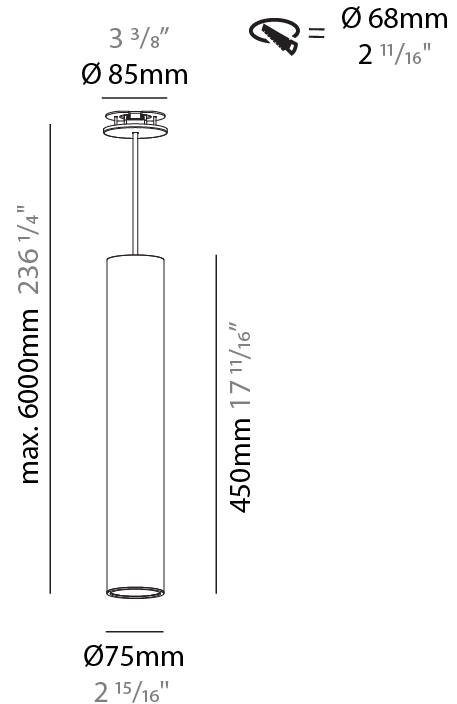

PHYSICAL

Shape: Cylinder
Diameter (mm): 75
Diameter (in): 2 15/16
Height (mm): 450
Height (in): 17 11/16
Max. Overall Height (mm): 2450
Max. Overall Height (in): 96 7/16
Diffuser: Shine Ring 0-6
Fixture Finish: SSR / BKV / CWI / CRY / HAB / UFT / ITA / RUA / FTG / MYG / LOD / PUS / FRO / FUP / KIA / POP / BLS / SPG / MEY / GOH / CHC / COM / ABZ / JAG / OBR / MOS / ROR
Fixture Material: Aluminum
Cable Details: 2000mm / 6000mmm Cable in White / Black / Orange / Red
Cut-out Measurements: 68mm / 2 11/16"

ELECTRICAL

Lamp Type: LED (Zhaga Standard)
Input Wattage (W): 19
Total Output Wattage (W): 17.2
Dimming: Non-Dimming / Phase Dimming (120vac Only)
Driver Included: Yes
Driver Location: Integrated
Driver Type: Constant Current - Universal
Driver Class: Class 2
Input Voltage (V): 120 - 277
Constant Current (MA): 500
Upon Request: (Not included - see components) Remote: 0-10Vdc dimming

LED

Number of LEDs: 1
Color Temperature (°K): 2700 / 3000 / 4000
Max. Delivered Lumen (lm): 923
CRI: >90 CRI
Lamp Life (hrs): 50000
Upon Request: ***3500K available in minimum quantities (larger quantities upon request)

OPTICAL

Reflector: 18 / 36 / 52

RATINGS AND CERTIFICATIONS

Certified By: Certified for North American Standards
IP rating: IP20