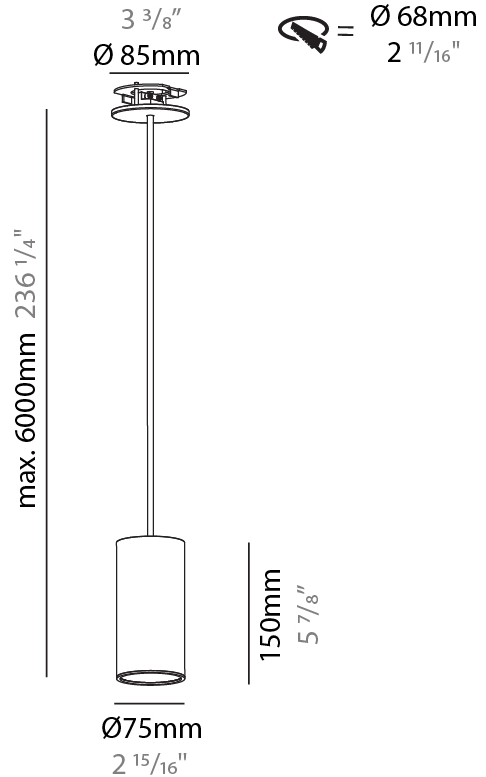

Series: Hangover
Subseries: Hangover Monopoint Recessed Canopy
Partner: Prolicht
Division: Architectural
Installation: Suspension
Product Type: Pendant
Mounting Location: Ceiling
Light Distribution: Direct / Indirect

PHYSICAL

Shape: Cylinder
Diameter (mm): 75
Diameter (in): 2 ¹⁵/₁₆
Height (mm): 150
Height (in): 5 ⁷/₈
Max. Overall Height (mm): 2150
Max. Overall Height (in): 84 ⁵/₈
Diffuser: Shine Ring 0-6
Fixture Finish: SSR / BKV / CWI / CRY / HAB / UFT / ITA / RUA / FTG / MYG / LOD / PUS / FRO / FUP / KIA / POP / BLS / SPG / MEY / GOH / CHC / COM / ABZ / JAG / OBR / MOS / ROR
Fixture Material: Aluminum
Cable Details: 2000mm / 6000mm Cable in White / Black / Orange / Red
Cut-out Measurements: 68mm / 2 11/16"

ELECTRICAL

Lamp Type: LED (Zhaga Standard)
Input Wattage (W): 10.9
Total Output Wattage (W): 9
Dimming: Tri-Mode (Non-Dimming and Phase Dimming (120Vac only) and 0-10V Dimming)
Driver Included: Yes
Driver Location: External
Driver Type: Constant Current - Universal
Driver Class: Class 2
Housing: ENCP3 w/Quick Connect
Input Voltage (V): 120 - 277
Constant Current (MA): 500

LED

Number of LEDs: 1
Color Temperature (°K): 2700 / 3000 / 4000
Max. Delivered Lumen (lm): 923
CRI: >90 CRI
Lamp Life (hrs): 50000
Upon Request: ***3500K available in minimum quantities (larger quantities upon request)

OPTICAL

Reflector: 18 / 36 / 52

RATINGS AND CERTIFICATIONS

Certified By: Certified for North American Standards
IP rating: IP20