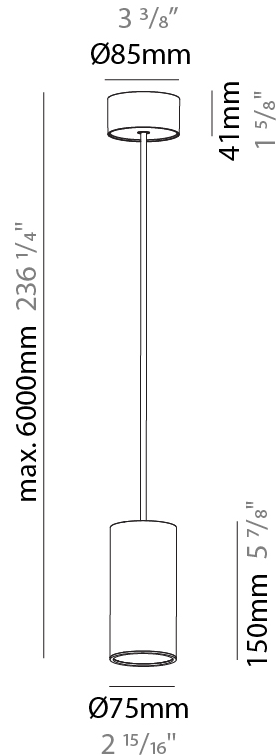

GENERAL

Series: Hangover
Subseries: Hangover Monopoint Surface Canopy
Partner: Prolicht
Division: Architectural
Installation: Suspension
Product Type: Pendant
Mounting Location: Ceiling
Light Distribution: Direct / Indirect

PHYSICAL

Shape: Cylinder
Diameter (mm): 75
Diameter (in): 2 15/16
Height (mm): 150
Height (in): 5 7/8
Max. Overall Height (mm): 2150
Max. Overall Height (in): 84 5/8
Diffuser: Shine Ring 0-6
Fixture Finish: SSR / BKV / CWI / CRY / HAB / UFT / ITA / RUA / FTG / MYG / LOD / PUS / FRO / FUP / KIA / POP / BLS / SPG / MEY / GOH / CHC / COM / ABZ / JAG / OBR / MOS / ROR
Fixture Material: Aluminum
Cable Details: 2000mm / 6000mm Cable in White / Black / Orange / Red

ELECTRICAL

Lamp Type: LED (Zhaga Standard)
Input Wattage (W): 10.9
Total Output Wattage (W): 9
Dimming: Non-Dimmable
Driver Included: Yes
Driver Location: Integrated
Driver Type: Constant Current
Driver Class: Class 2
Housing: ENCP3
Input Voltage (V): 120
Constant Current (MA): 500
Upon Request: Remote: 0-10Vdc dimming / Phase dimming 120Vac

LED

Number of LEDs: 2
Color Temperature (°K): 2700 / 3000 / 4000
Max. Delivered Lumen (lm): 911
CRI: >90 CRI
Efficiency (%): 86
Lamp Life (hrs): 50000

OPTICAL

Reflector: 18 / 36 / 52

RATINGS AND CERTIFICATIONS

Certified By: Certified for North American Standards
IP rating: IP20