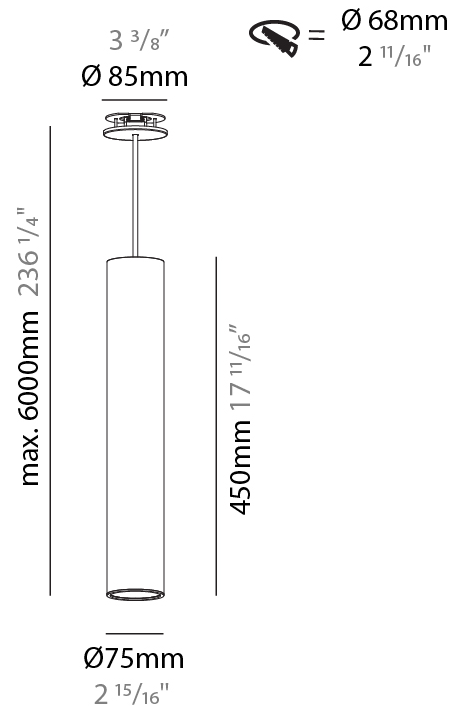

PHYSICAL

Shape: Cylinder
Diameter (mm): 75
Diameter (in): 2 15/16
Height (mm): 450
Height (in): 17 11/16
Max. Overall Height (mm): 2450
Max. Overall Height (in): 96 7/16
Diffuser: Shine Ring 0-6
Fixture Finish: SSR / BKV / CWI / CRY / HAB / UFT / ITA / RUA / FTG / MYG / LOD / PUS / FRO / FUP / KIA / POP / BLS / SPG / MEY / GOH / CHC / COM / ABZ / JAG / OBR / MOS / ROR
Fixture Material: Aluminum
Cable Details: 2000mm / 4000mm Cable in White / Black / Orange / Red
Cut-out Measurements: 68mm / 2 11/16"

ELECTRICAL

Lamp Type: LED (Zhaga Standard)
Input Wattage (W): 20
Total Output Wattage (W): 18.2
Dimming: Non-Dimming / Phase Dimming (120vac Only)
Driver Included: Yes
Driver Location: Integrated
Driver Type: Constant Current - Universal
Driver Class: Class 2
Input Voltage (V): 120 - 277
Constant Current (MA): 500
Upon Request: (Not included - see components) Remote: 0-10Vdc dimming

LED

Number of LEDs: 1
Color Temperature (°K): 2700 / 3000 / 4000
Max. Delivered Lumen (lm): 1512 / 1568 / 1680
Nominal Lumen (lm): 1782 / 1848 / 1981
CRI: >90 CRI
Lamp Life (hrs): 50000
Upon Request: ***3500K available in minimum quantities (larger quantities upon request)

OPTICAL

Reflector: 18 / 36 / 52

RATINGS AND CERTIFICATIONS

Certified By: Certified for North American Standards
IP rating: IP20